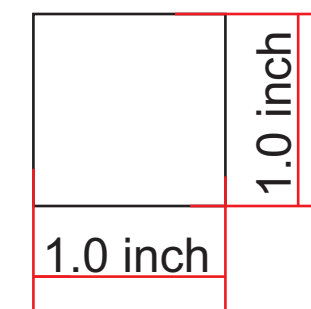

79 Fender SD-1

check scale by measuring this box
It should measure exactly 1" x 1"